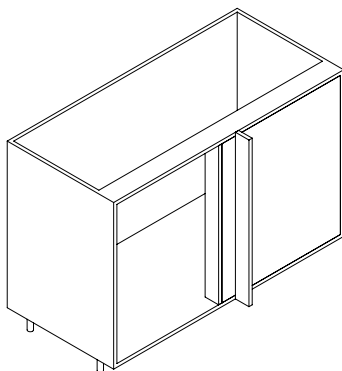

CABINETS / EU

Reform

Base cabinet**Measurements**

W20 × H80 × D60
W30 × H80 × D60
W40 × H80 × D60
W60 × H80 × D60
W80 × H80 × D60

W30 × H80 × D37
W40 × H80 × D37
W60 × H80 × D37
W80 × H80 × D37

Corner cabinet (L/R)**Measurements**

W88 × H80 × D88

Corner cabinet (L/R)**Measurements**

W128 × H80 × D68

High cabinet**Measurements**

W40 × H200 × D37

W40 × H200 × D60

W40 × H220 × D60

W60 × H200 × D37

W60 × H200 × D60

W60 × H220 × D60

W80 × H200 × D37

Built in high cabinet**Measurements**

W60 × H140 × D60

W60 × H200 × D60

W60 × H220 × D60

Top cabinet

Shelf standard**Measurements**

W20 × D60

W30 × D60

W40 × D60

W60 × D60

W80 × D60

W20 × D37

W30 × D37