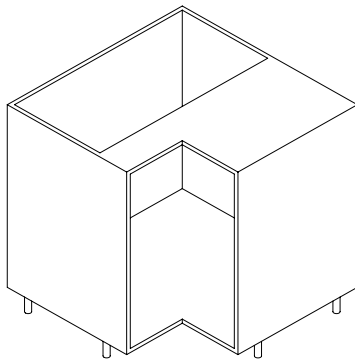

CABINETS / EU

Reform

Base cabinet**Measurements**

W20 × H80 × D60
W30 × H80 × D60
W40 × H80 × D60
W60 × H80 × D60
W80 × H80 × D60

W30 × H80 × D37
W40 × H80 × D37
W60 × H80 × D37
W80 × H80 × D37

Corner cabinet (L/R)**Measurements**

W88 × H80 × D88

Corner cabinet (L/R)**Measurements**

W128 × H80 × D68

High cabinet**Measurements**

W40 × H200 × D37

W40 × H200 × D60

W40 × H220 × D60

W60 × H200 × D37

W60 × H200 × D60

W60 × H220 × D60

W80 × H200 × D37

Built in high cabinet**Measurements**

W60 × H140 × D60

W60 × H200 × D60

W60 × H220 × D60

Top cabinet

Shelf standard**Measurements**

W20 × D60

W30 × D60

W40 × D60

W60 × D60

W80 × D60

W20 × D37

W30 × D37