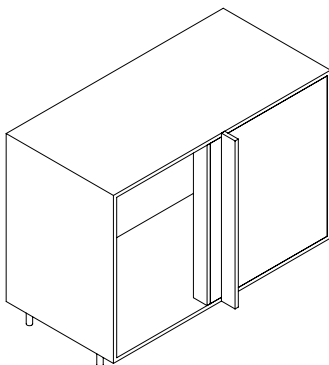

CABINETS / EU

Reform

Base cabinet**Measurements**

W20 × H80 × D60
W30 × H80 × D60
W40 × H80 × D60
W60 × H80 × D60
W80 × H80 × D60

W30 × H80 × D37
W40 × H80 × D37
W60 × H80 × D37
W80 × H80 × D37

Corner cabinet (L/R)**Measurements**

W88 × H80 × D88

Corner cabinet (L/R)**Measurements**

W128 × H80 × D68

High cabinet**Measurements**

W40 × H200 × D37

W40 × H200 × D60

W40 × H220 × D60

W60 × H200 × D37

W60 × H200 × D60

W60 × H220 × D60

W80 × H200 × D37

Built in high cabinet**Measurements**

W60 × H140 × D60

W60 × H200 × D60

W60 × H220 × D60

Top cabinet

Shelf standard**Measurements**

W20 × D60

W30 × D60

W40 × D60

W60 × D60

W80 × D60

W20 × D37

W30 × D37