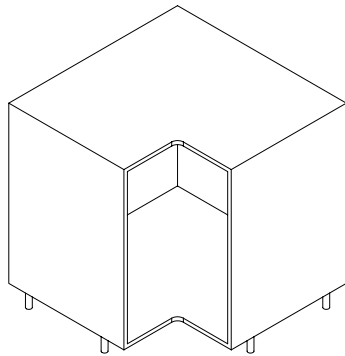

CABINETS / EU

Reform

Base cabinet**Measurements**

W20 × H80 × D60
W30 × H80 × D60
W40 × H80 × D60
W60 × H80 × D60
W80 × H80 × D60

W30 × H80 × D37
W40 × H80 × D37
W60 × H80 × D37
W80 × H80 × D37

Corner cabinet (L/R)**Measurements**

W88 × H80 × D88

Corner cabinet (L/R)**Measurements**

W128 × H80 × D68

High cabinet**Measurements**

W40 × H200 × D37

W40 × H200 × D60

W40 × H220 × D60

W60 × H200 × D37

W60 × H200 × D60

W60 × H220 × D60

W80 × H200 × D37

Built in high cabinet**Measurements**

W60 × H140 × D60

W60 × H200 × D60

W60 × H220 × D60

Top cabinet

Shelf standard**Measurements**

W20 × D60

W30 × D60

W40 × D60

W60 × D60

W80 × D60

W20 × D37

W30 × D37