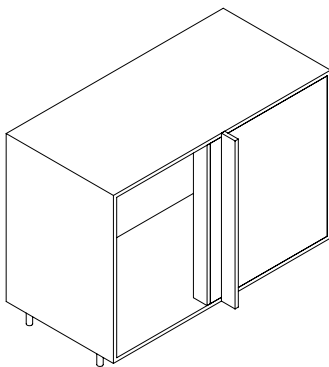

CABINETS / EU

Reform

Base cabinet**Measurements**

W20 × H80 × D60
W30 × H80 × D60
W40 × H80 × D60
W60 × H80 × D60
W80 × H80 × D60

W30 × H80 × D37
W40 × H80 × D37
W60 × H80 × D37
W80 × H80 × D37

Corner cabinet (L/R)**Measurements**

W88 × H80 × D88

Corner cabinet (L/R)**Measurements**

W128 × H80 × D68

High cabinet**Measurements**

W40 × H200 × D37

W40 × H200 × D60

W40 × H220 × D60

W60 × H200 × D37

W60 × H200 × D60

W60 × H220 × D60

W80 × H200 × D37

Built in high cabinet**Measurements**

W60 × H140 × D60

W60 × H200 × D60

W60 × H220 × D60

Top cabinet

Shelf standard**Measurements**

W20 × D60

W30 × D60

W40 × D60

W60 × D60

W80 × D60

W20 × D37

W30 × D37