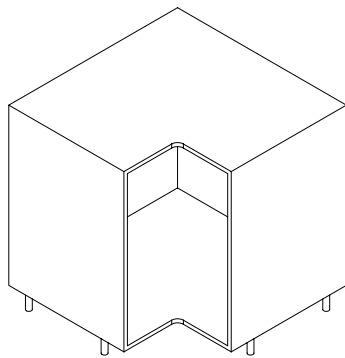

CABINETS / EU

Reform

Base cabinet**Measurements**

W20 × H80 × D60
W30 × H80 × D60
W40 × H80 × D60
W60 × H80 × D60
W80 × H80 × D60

W30 × H80 × D37
W40 × H80 × D37
W60 × H80 × D37
W80 × H80 × D37

Corner cabinet (L/R)**Measurements**

W88 × H80 × D88

Corner cabinet (L/R)**Measurements**

W128 × H80 × D68

High cabinet**Measurements**

W40 × H200 × D37

W40 × H200 × D60

W40 × H220 × D60

W60 × H200 × D37

W60 × H200 × D60

W60 × H220 × D60

W80 × H200 × D37

Built in high cabinet**Measurements**

W60 × H140 × D60

W60 × H200 × D60

W60 × H220 × D60

Top cabinet

Shelf standard**Measurements**

W20 × D60

W30 × D60

W40 × D60

W60 × D60

W80 × D60

W20 × D37

W30 × D37